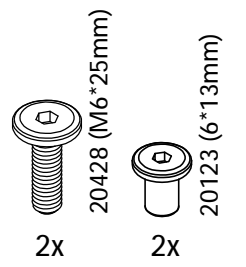

20428 (M6*25mm)

2x

20674 (45*76*25mm)

2x

20123 (6*13mm)

2x

20010 (3*15mm)

8x

21799 (110*30*5mm)

1x

22272

1x

20058 (φ10*30mm)

8x

21422 (4*30mm)

26x

20615 (4mm)

2x

21799 (110*30*5mm)

1x

22272

1x

⚠ WARNING:

CHOKING HAZARD
Small Parts
Not for children under 3 years.
To be Assembled by an Adult

Not Included
Non Inclus
No Incluido

20124 (M6*30mm)
15x

20124 (M6*30mm)

4x

21422 (4*30mm)
4x

20058 (φ10*30mm)
8x

20131 (M6*50mm)
8x

ENGLISH