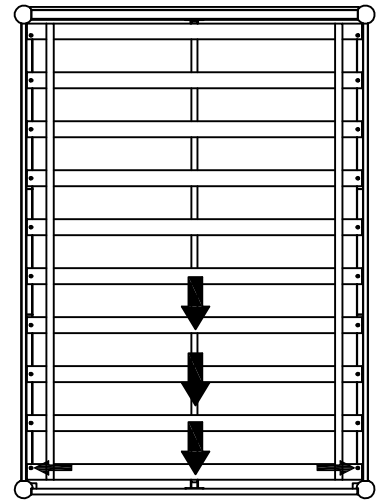

-  2x
- 20428 (M6*25mm)
-  2x
- 20123 (6*13mm)

21422 (4*30mm)
2x

21422 (4*30mm)
2x

21422 (4*30mm)
2x

21422 (4*30mm)
14x

ENGLISH

Thank you for your purchase from Maxwood Furniture. We hope you and your kids will love it!
Please keep these assembly instructions for future reference.